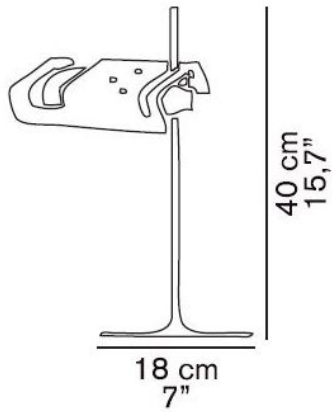

291

Oluce

Replacement table lamp stem for Coupe or Spider

Technical details

Country of Manufacture	 Italy
Manufacturer	Oluce
material	metal
surface	chrome

Description

This chrome-plated original spare shaft of the Italian manufacturer Oluce is suitable for the Oluce Coupé 2202 and the Oluce Spider 291.