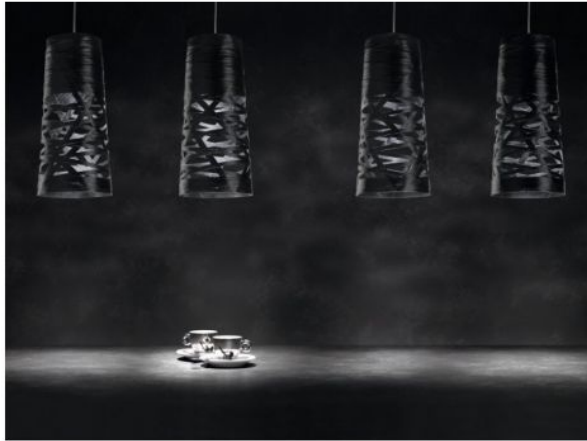

Foscarini

Tress Mini Sospensione

Farbe

- black
- white
- greige grey-beige

Technical details

Country of Manufacture	 Italy
Manufacturer	Foscarini
Designer	Marc Sadler
Year of design	2009
Protection class / IP rating	IP20
Contents of the package	Leuchtmittel/Bulb
voltage suitability	110 - 240 Volt
Diameter in cm	20
material	glass, metal
cable length	320 cm
Height adjustment	height determinable
Base / Socket	GU10
Power (max. Watt)	75 Watt
Dimensions	H 43 cm Ø 20 cm

Description

The Foscarini Tress Mini Sospensione is the smallest pendant of this collection by Foscarini. It is characterized by a diffuse light radiation and emits the light on the underlying surface. Like all lamps in this series, the Tress Mini Sospensione lights are made from lacquered glass fiber fabric and give the room an individual touch thanks to the interesting light-shadow play. Available in the colours greige (grey-beige), white and black, the pendant light can also be combined well with one another.