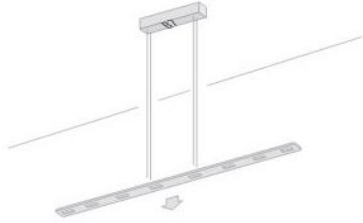

## Piani End Caps for Canopy

### Description

The end caps for the canopy of the Byok Piani series. These end caps are used to close the canopy housing on both sides. Two end caps are included in the delivery. They are suitable for all lamps of the Piani Lungo and Mono series.