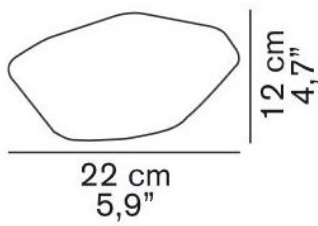

202

Oluce

**Stone of Glass replacement Dimmer
Transparent 40/160 W**

Technical details

Country of Manufacture  Italy
Manufacturer Oluce

Description

The Oluce Stone of Glass Replacement Dimmer Transparent 40/160 W is an exchange dimmer for Stone of Glass 202, 203 and 204.