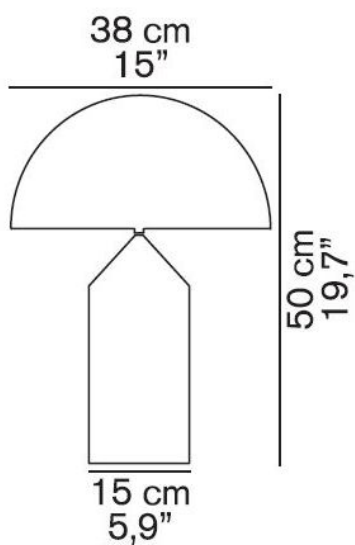

237

Oluce

**Atollo 237 replacement glass
diffuser**

Technical details

Country of Manufacture  Italy
Manufacturer Oluce

Description

The Oluce Atollo 237 replacement diffuser glass is a substitute for the glass of Atollo 237.