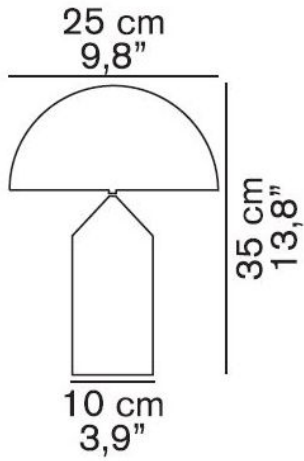

236

Oluce

**Atollo 236 replacement glass
diffuser**

Technical details

Country of Manufacture  Italy
Manufacturer Oluce

Description

The Oluce Atollo 236 replacement diffuser glass is a substitute for the glass of Atollo 236.