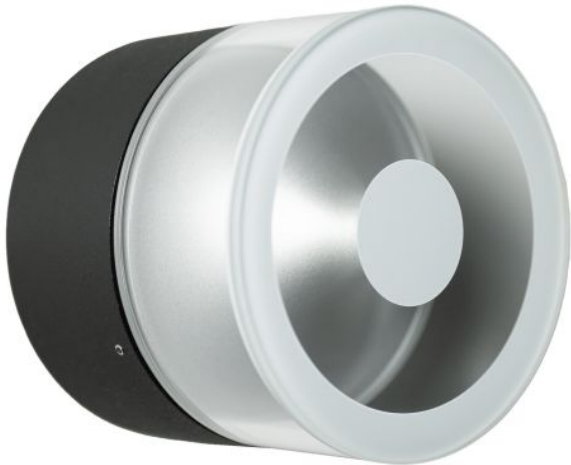

# NEXOLIGHT

## Polaris Wall Light

- anthracite gray
- black

### Technical details

<b>Manufacturer</b>	NEXOLIGHT
<b>Bulbs included</b>	No
<b>Light Series</b>	Polaris
<b>color temperature (kelvin)</b>	2700K
<b>Protection class / IP rating</b>	IP65
<b>LED</b>	included
<b>LED replaceable</b>	yes
<b>Power in watts</b>	1 x 3.5 W LED W

### Description

The NEXOLIGHT Polaris wall light combines precise lighting technology with a striking design language. Its round aluminium body meets a refined glass lighting element with silk-screened surfaces to create uniform, glare-free illumination on facades, entrances and terraces. The light is available in anthracite grey and black.