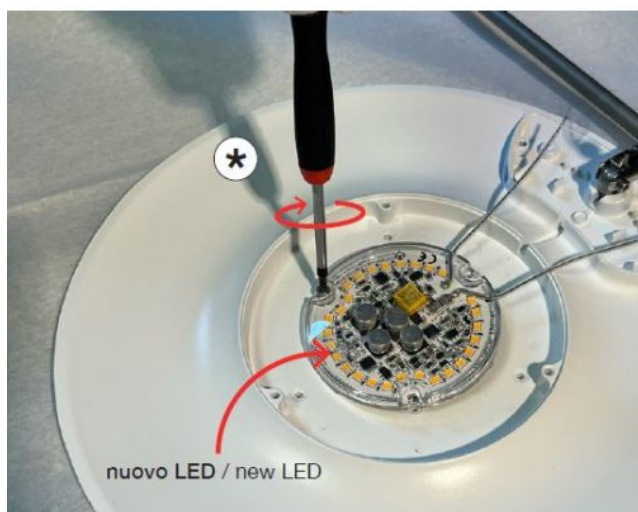

Catellani & Smith

Spare LED illuminant for Lederam C 180 / WF 25

Technical details

| | |
|-------------------------------------|-------------------------------------------------------------------------------------------|
| Country of Manufacture |  Italy |
| Manufacturer | Catellani & Smith |
| Wattage | 15 W |
| Color temperature in Kelvin | 2,700 extra warm white |
| Protection class / IP rating | IP20 |
| voltage suitability | 230 - 240 Volt |

Description

The Original LED-Replacement lamp for the Lederam C180 and the Lederam WF 25 is a replaceable LED with a power of 15 watts and a colour temperature of 2,700 Kelvin extra warm white. This lamp is suitable for the following Catellani Smith Lederam lamps: