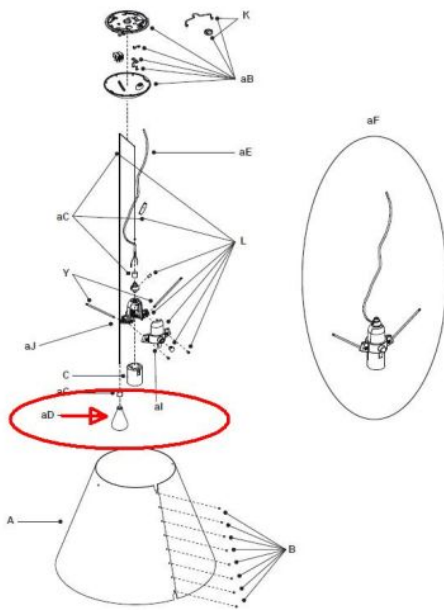

D13sas

COSTANZA

Luceplan

Costanza Pendant Lamp replacement counterweight

Technical details

Country of Manufacture
Manufacturer

 Italy
Luceplan

Description

Original Luceplan Costanza replacement counterweight