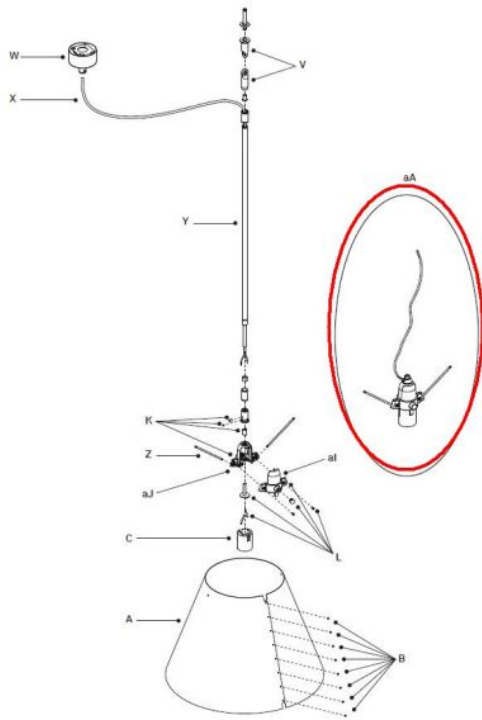

D13s

Luceplan

Costanza replacement lampholder E27 with 3,2m wire

Technical details

Country of Manufacture
Manufacturer

 Italy
Luceplan

Description

Original Luceplan Costanza Replacement lampholder E27 with 3.2m wire