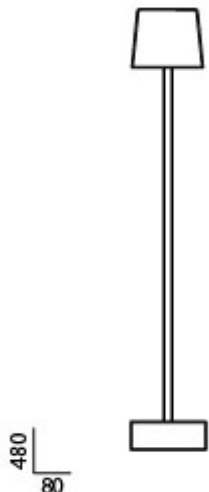

Anta

Cut table lamp replacement - porcelain shade

Technical information

Manufacturer Anta

Description

The Anta Cut table lamp replacement porcelain shade is a spare part for the Cut table lamp aluminum.