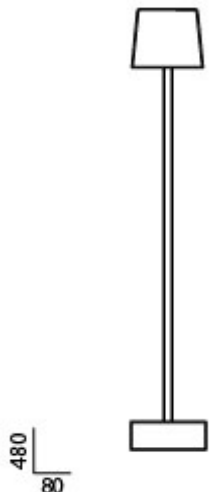

Anta

Cut Table lamp Replacement - cord dimmer black

Technical information

Manufacturer color:

Anta
black

Description

The Anta Cut Table lamp Replacement - cord dimmer black is a spare part for the black table lamp and the aluminum table lamp. Its colour is black.